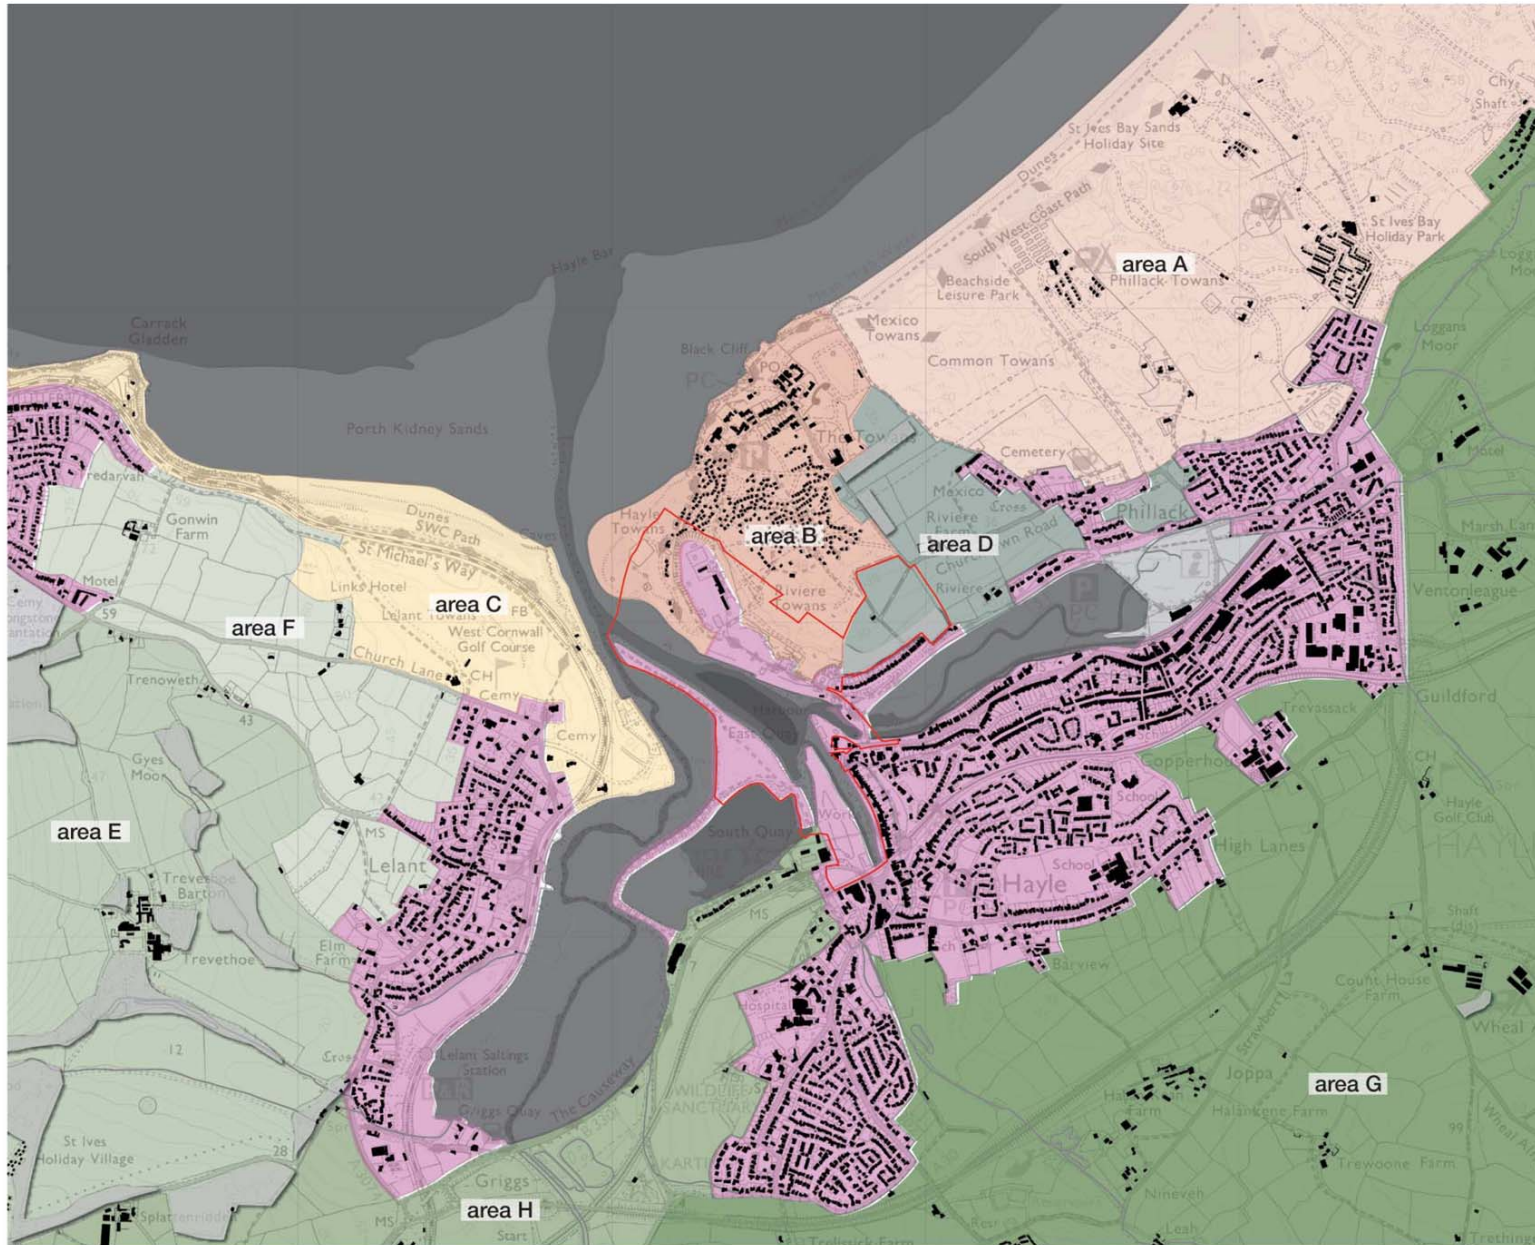

## Technical Annex 7B Landscape Character Areas

- area a: upton, phillack and common towans
- area b: riviere and hayle towans
- area c: lelant towans
- area d: phillack valley side
- area e: trevethoe slopes
- area f: lelant slopes
- area g: south hayle slopes
- area h: west hayle valley
- townscape character areas