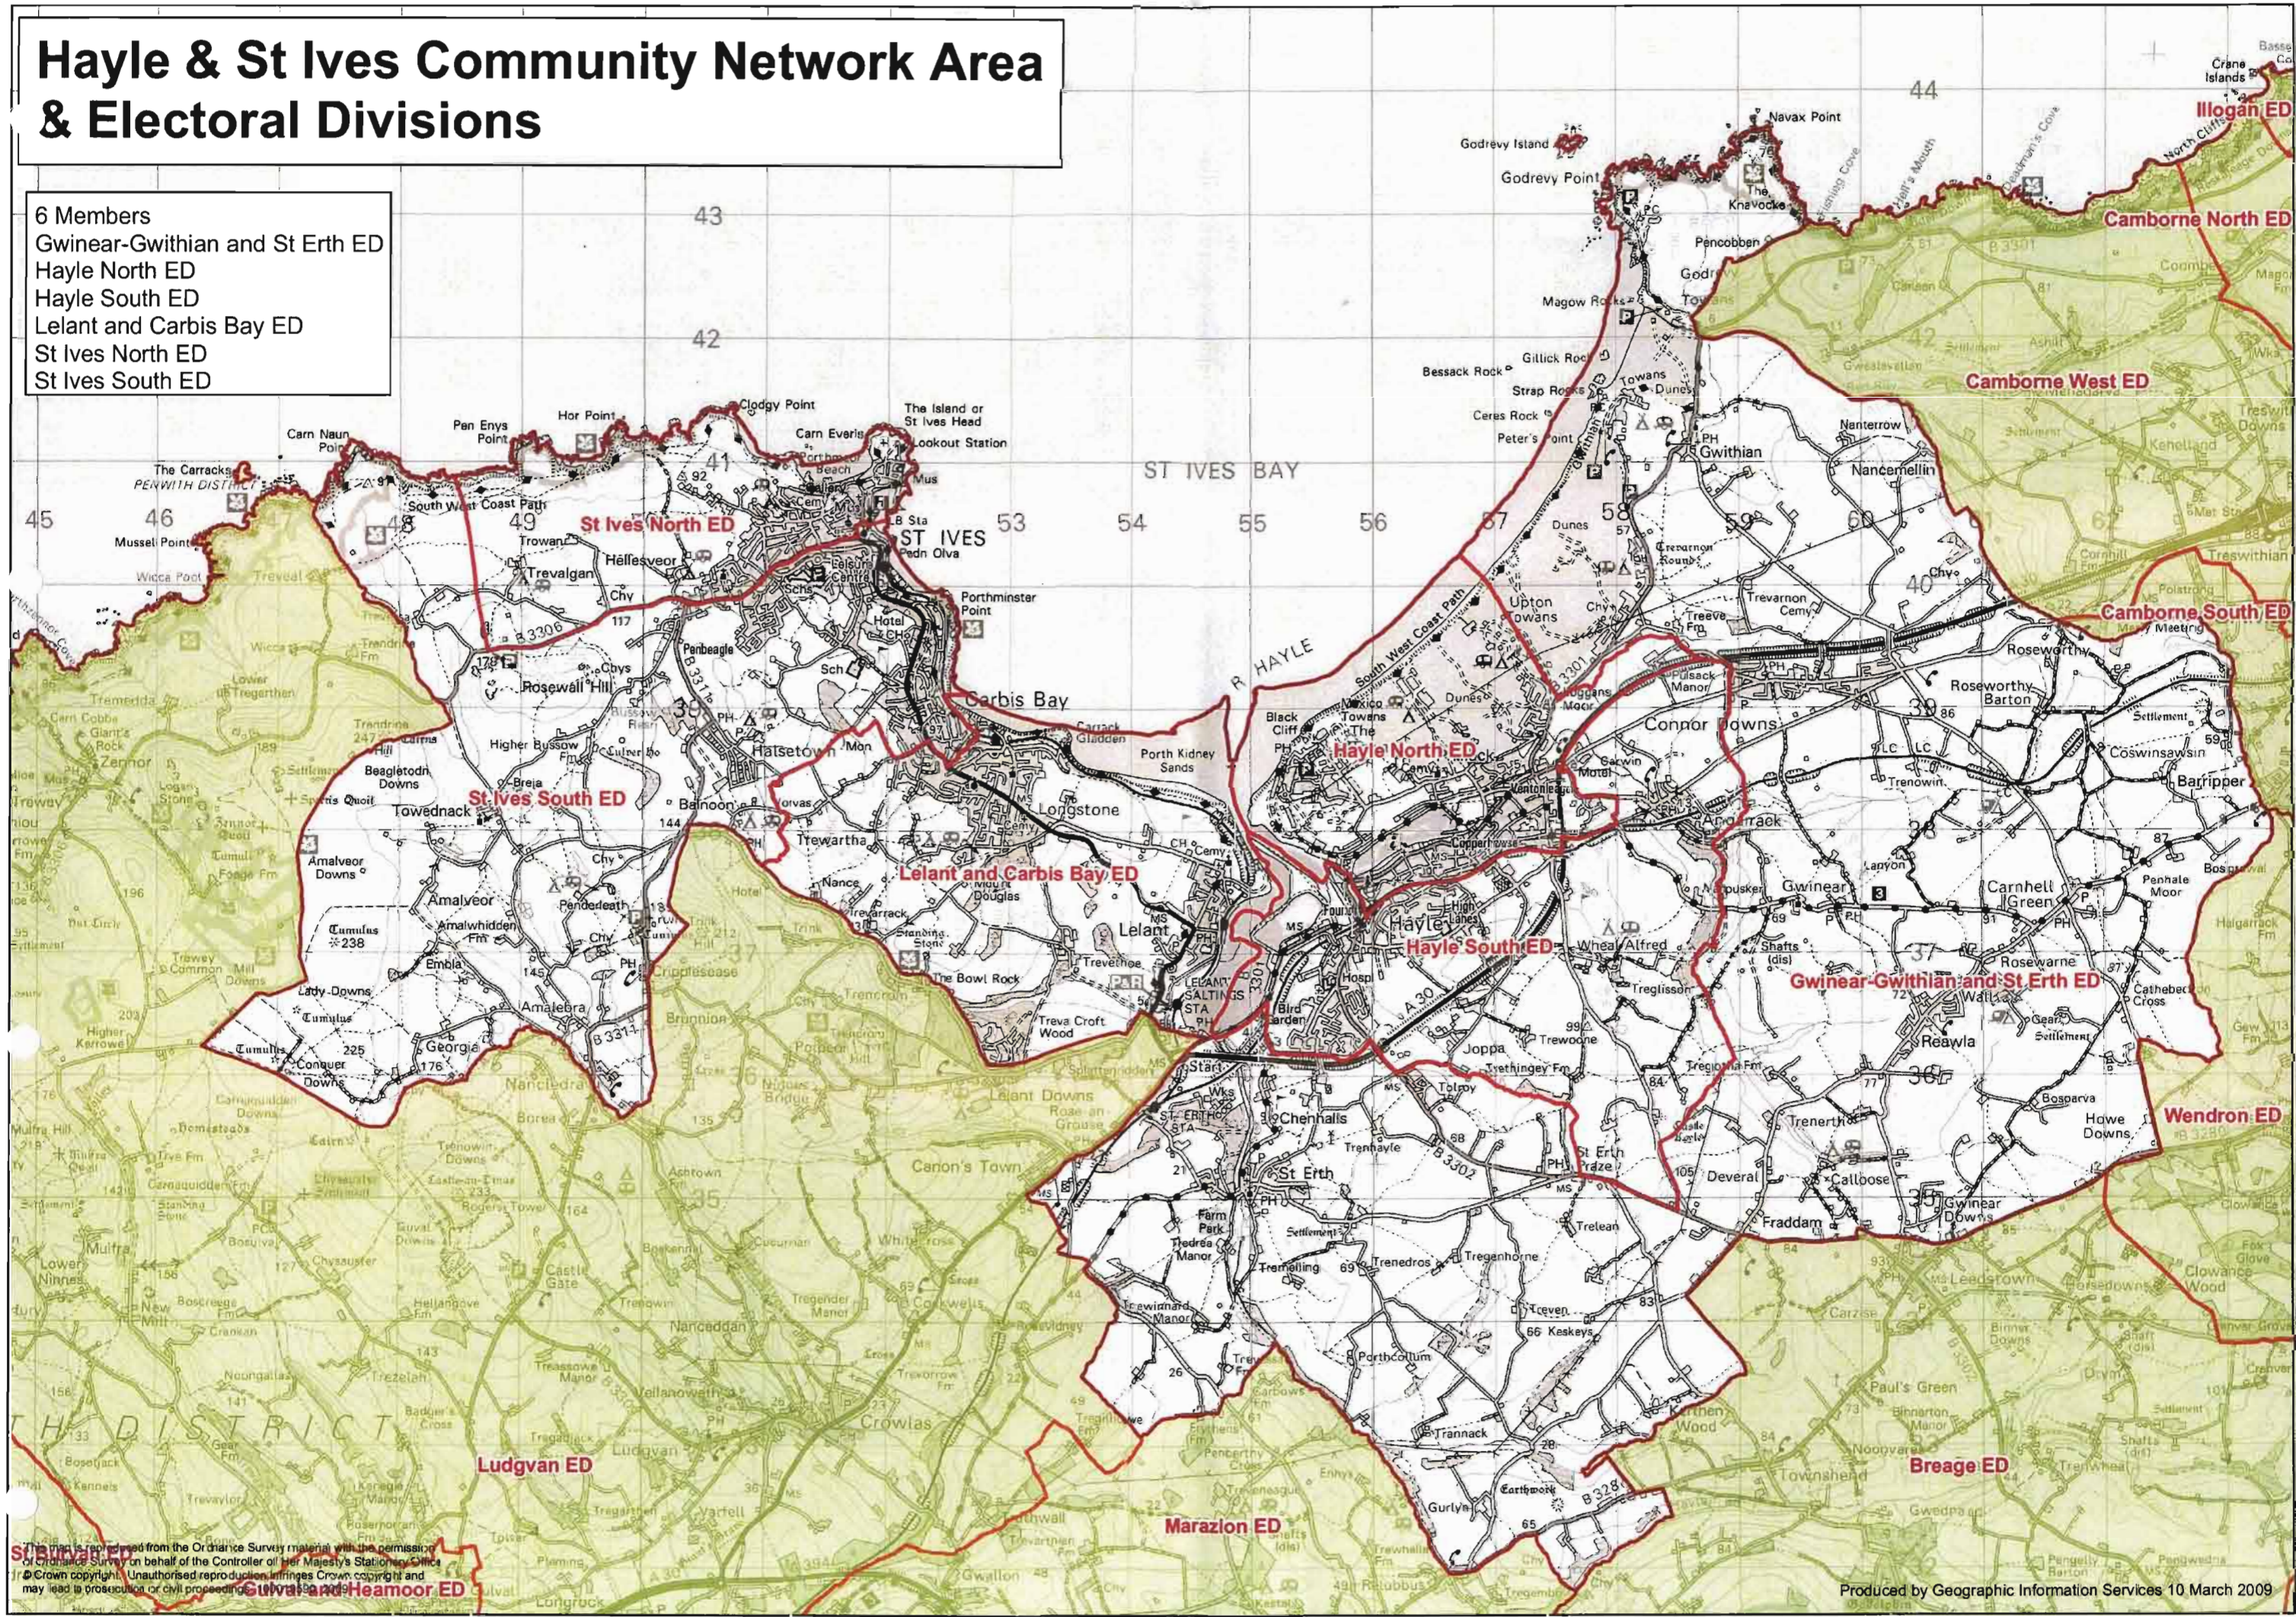

Hayle & St Ives Community Network Area & Electoral Divisions

- 6 Members
 Gwinear-Gwithian and St Erth ED
 Hayle North ED
 Hayle South ED
 Lelant and Carbis Bay ED
 St Ives North ED
 St Ives South ED

This map is reproduced from the Ordnance Survey material with the permission of the Controller of Her Majesty's Stationery Office. Crown copyright. Unauthorised reproduction infringes Crown copyright and may lead to prosecution or civil proceedings.